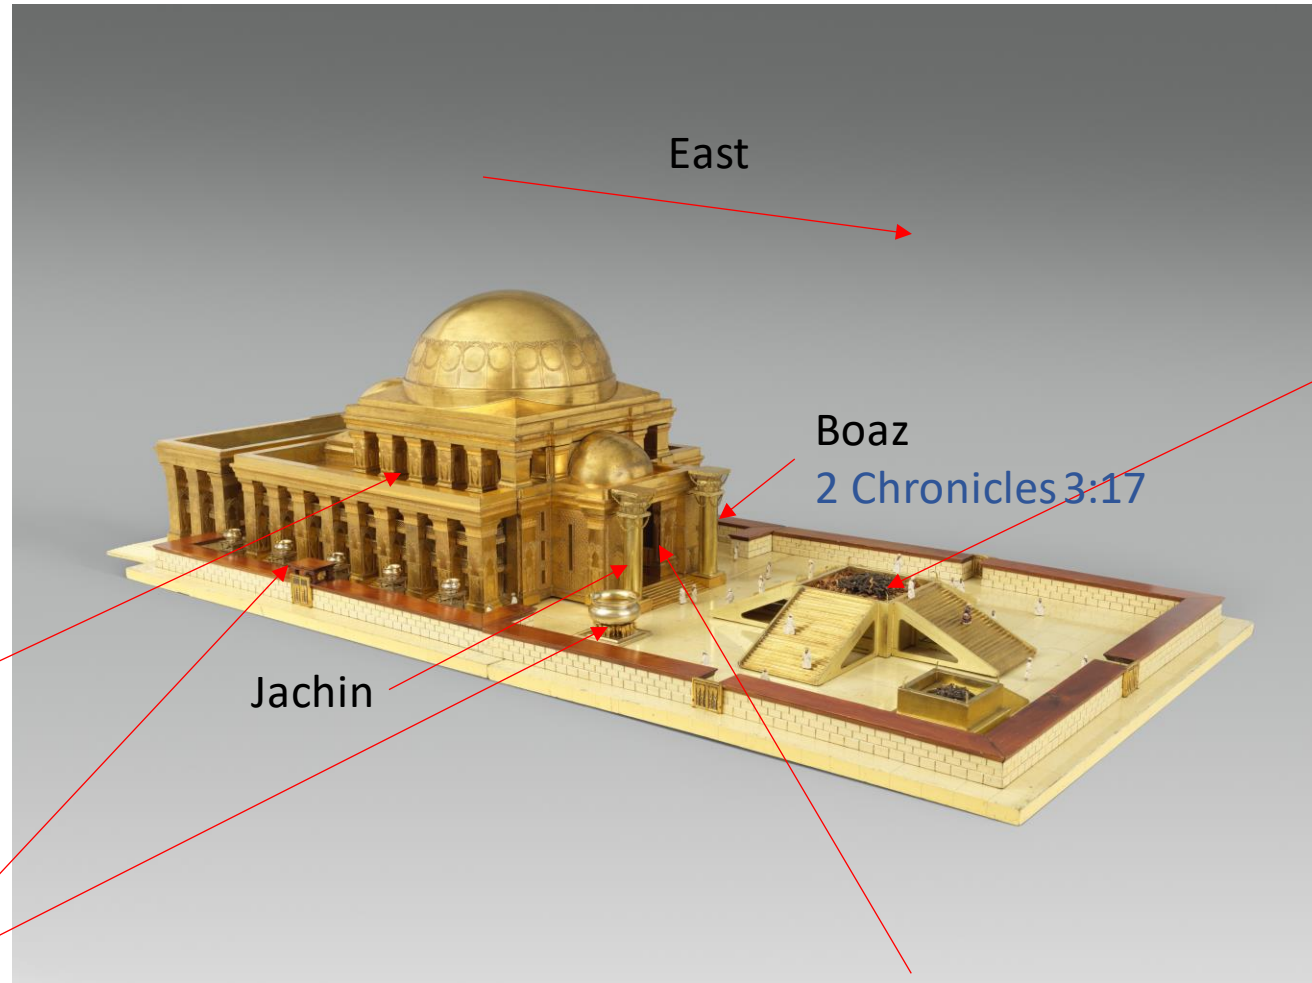

# Solomon's Temple

# The Great Court

Brass doors  
2 Chronicles 4:9

Three rows of  
stone and a row of  
cedar  
1 Kings 7:12

# The Inner Court (or Court of Priests)

East

Altar in the middle  
1 Kings 8:64

Boaz  
2 Chronicles 3:17

Jachin

1 Kings 6:22

10 lavers and great  
basin  
2 Chronicles 4:6-8

The Porch  
1 Kings 6:3